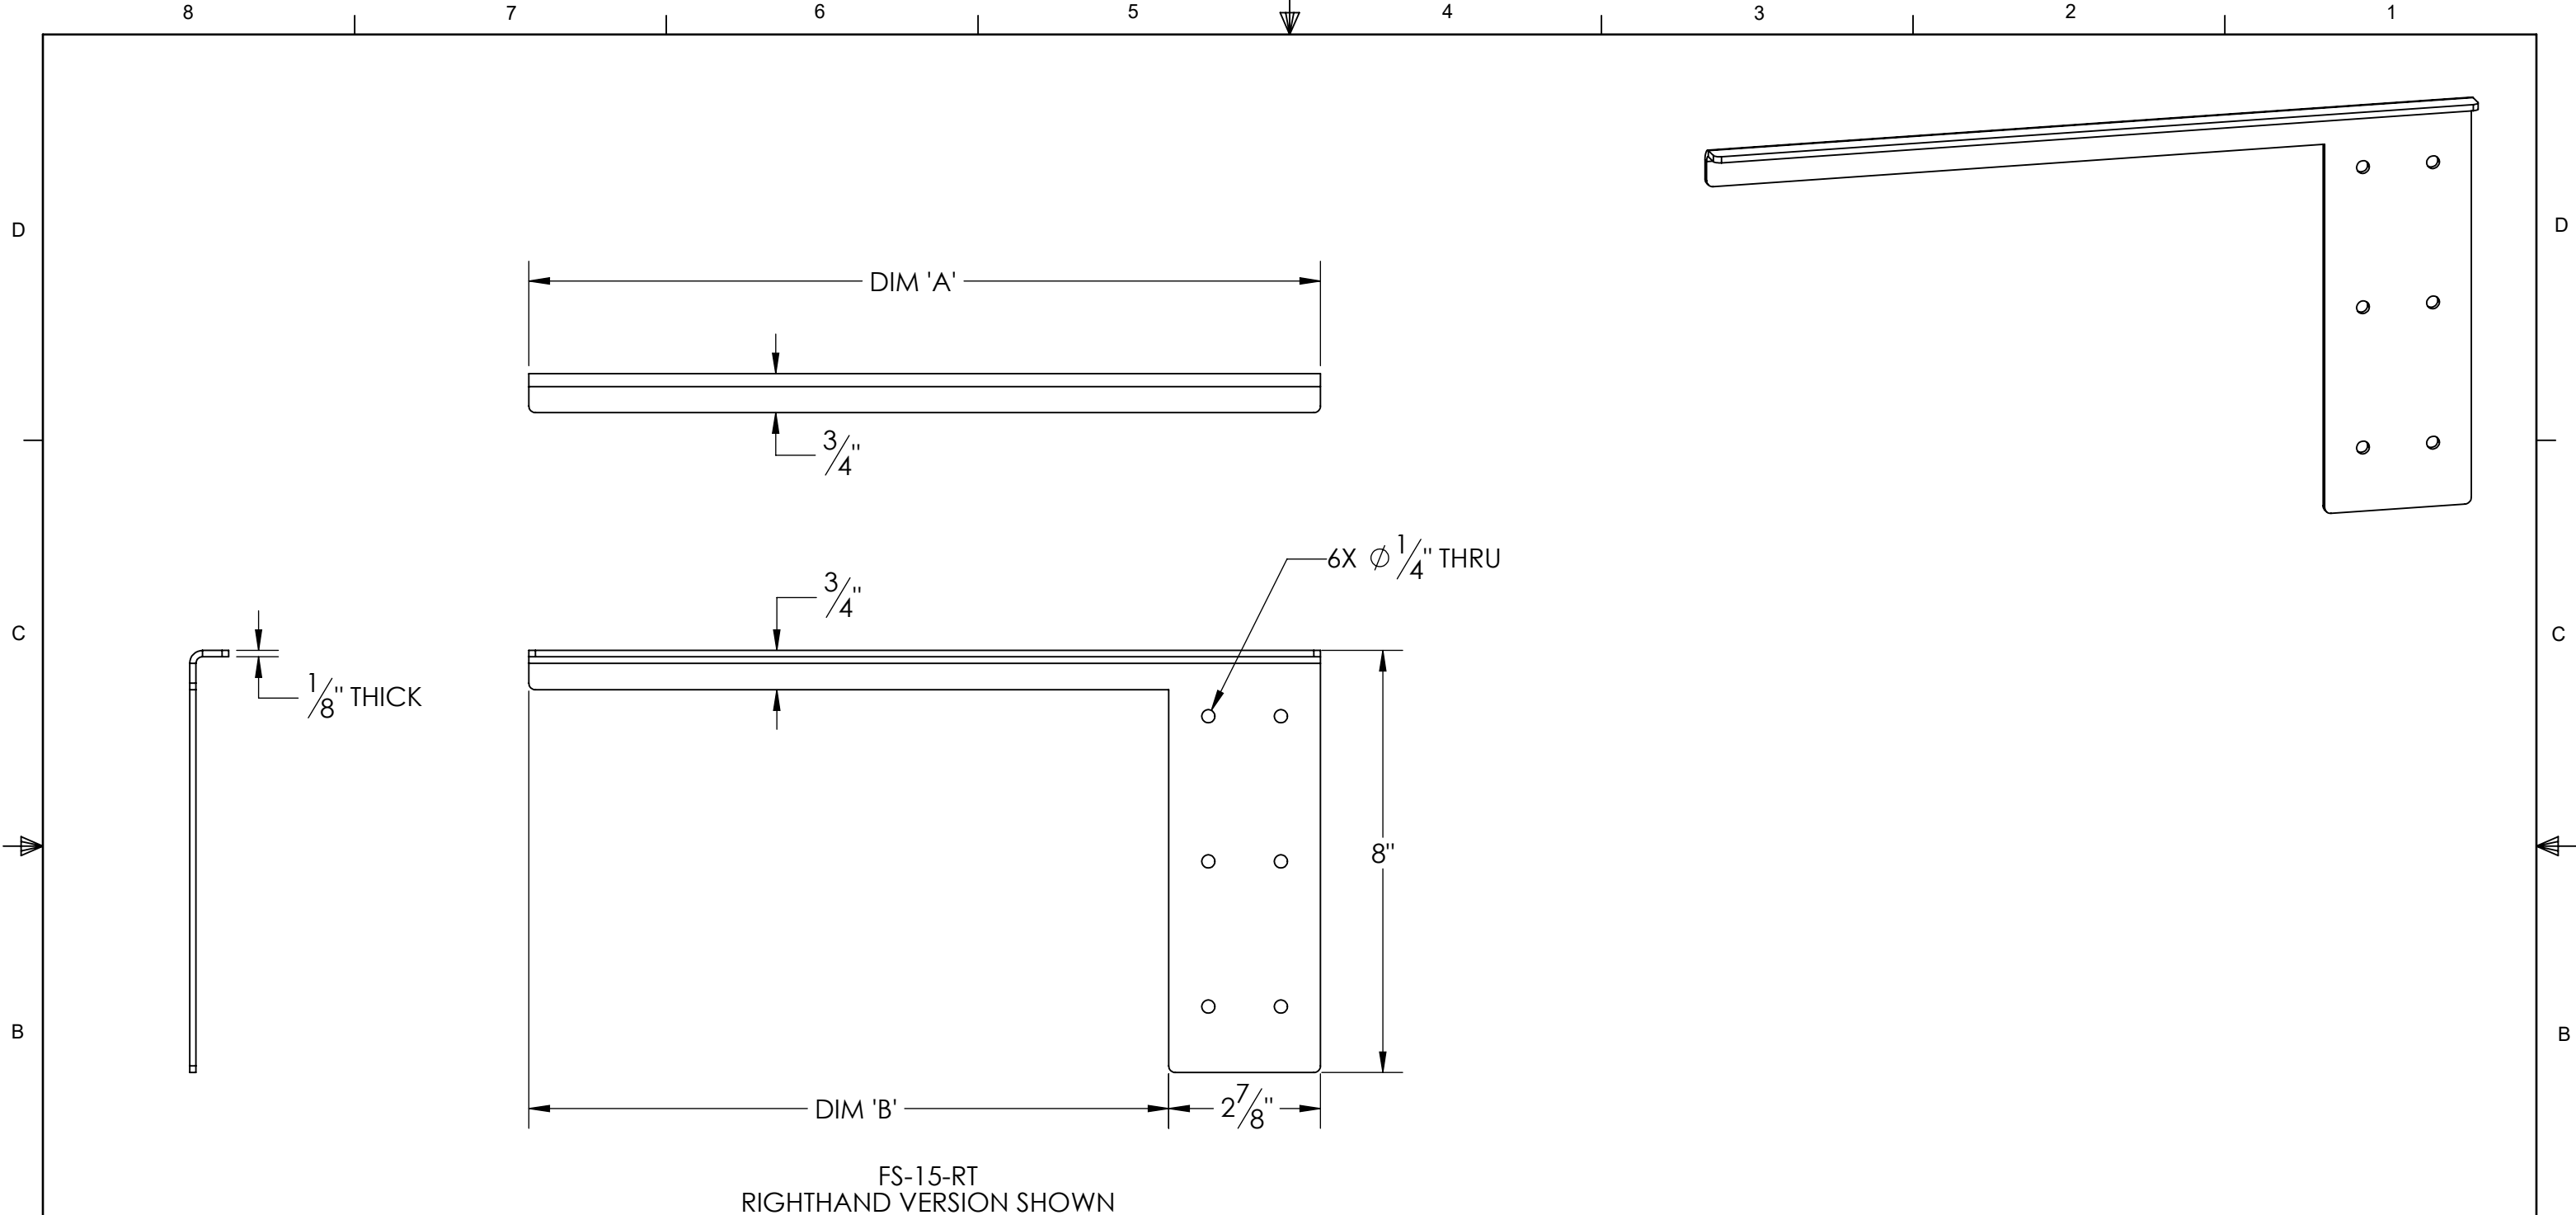

MODERN STEEL
MANUFACTURING
 MODERNSTEELMFG.COM

PART NUMBER	DIM 'A' (INCHES)	DIM 'B' (INCHES)
FS-11-LT	11	8 1/8"
FS-13-LT	13	10 1/8"
FS-15-LT	15	12 1/8"

FS	
FLOATING SHELF LEFTHAND	
MATERIAL 3/16" MILD STEEL	FINISH CLEAR ZINC

FS-15-RT
RIGHTHAND VERSION SHOWN

MODERN STEEL
 MANUFACTURING
 MODERNSTEELMFG.COM

PART NUMBER	DIM 'A' (INCHES)	DIM 'B' (INCHES)
FS-11-RT	11	8 1/8"
FS-13-RT	13	10 1/8"
FS-15-RT	15	12 1/8"

FS	
FLOATING SHELF RIGHTHAND	
MATERIAL 3/16" MILD STEEL	FINISH CLEAR ZINC