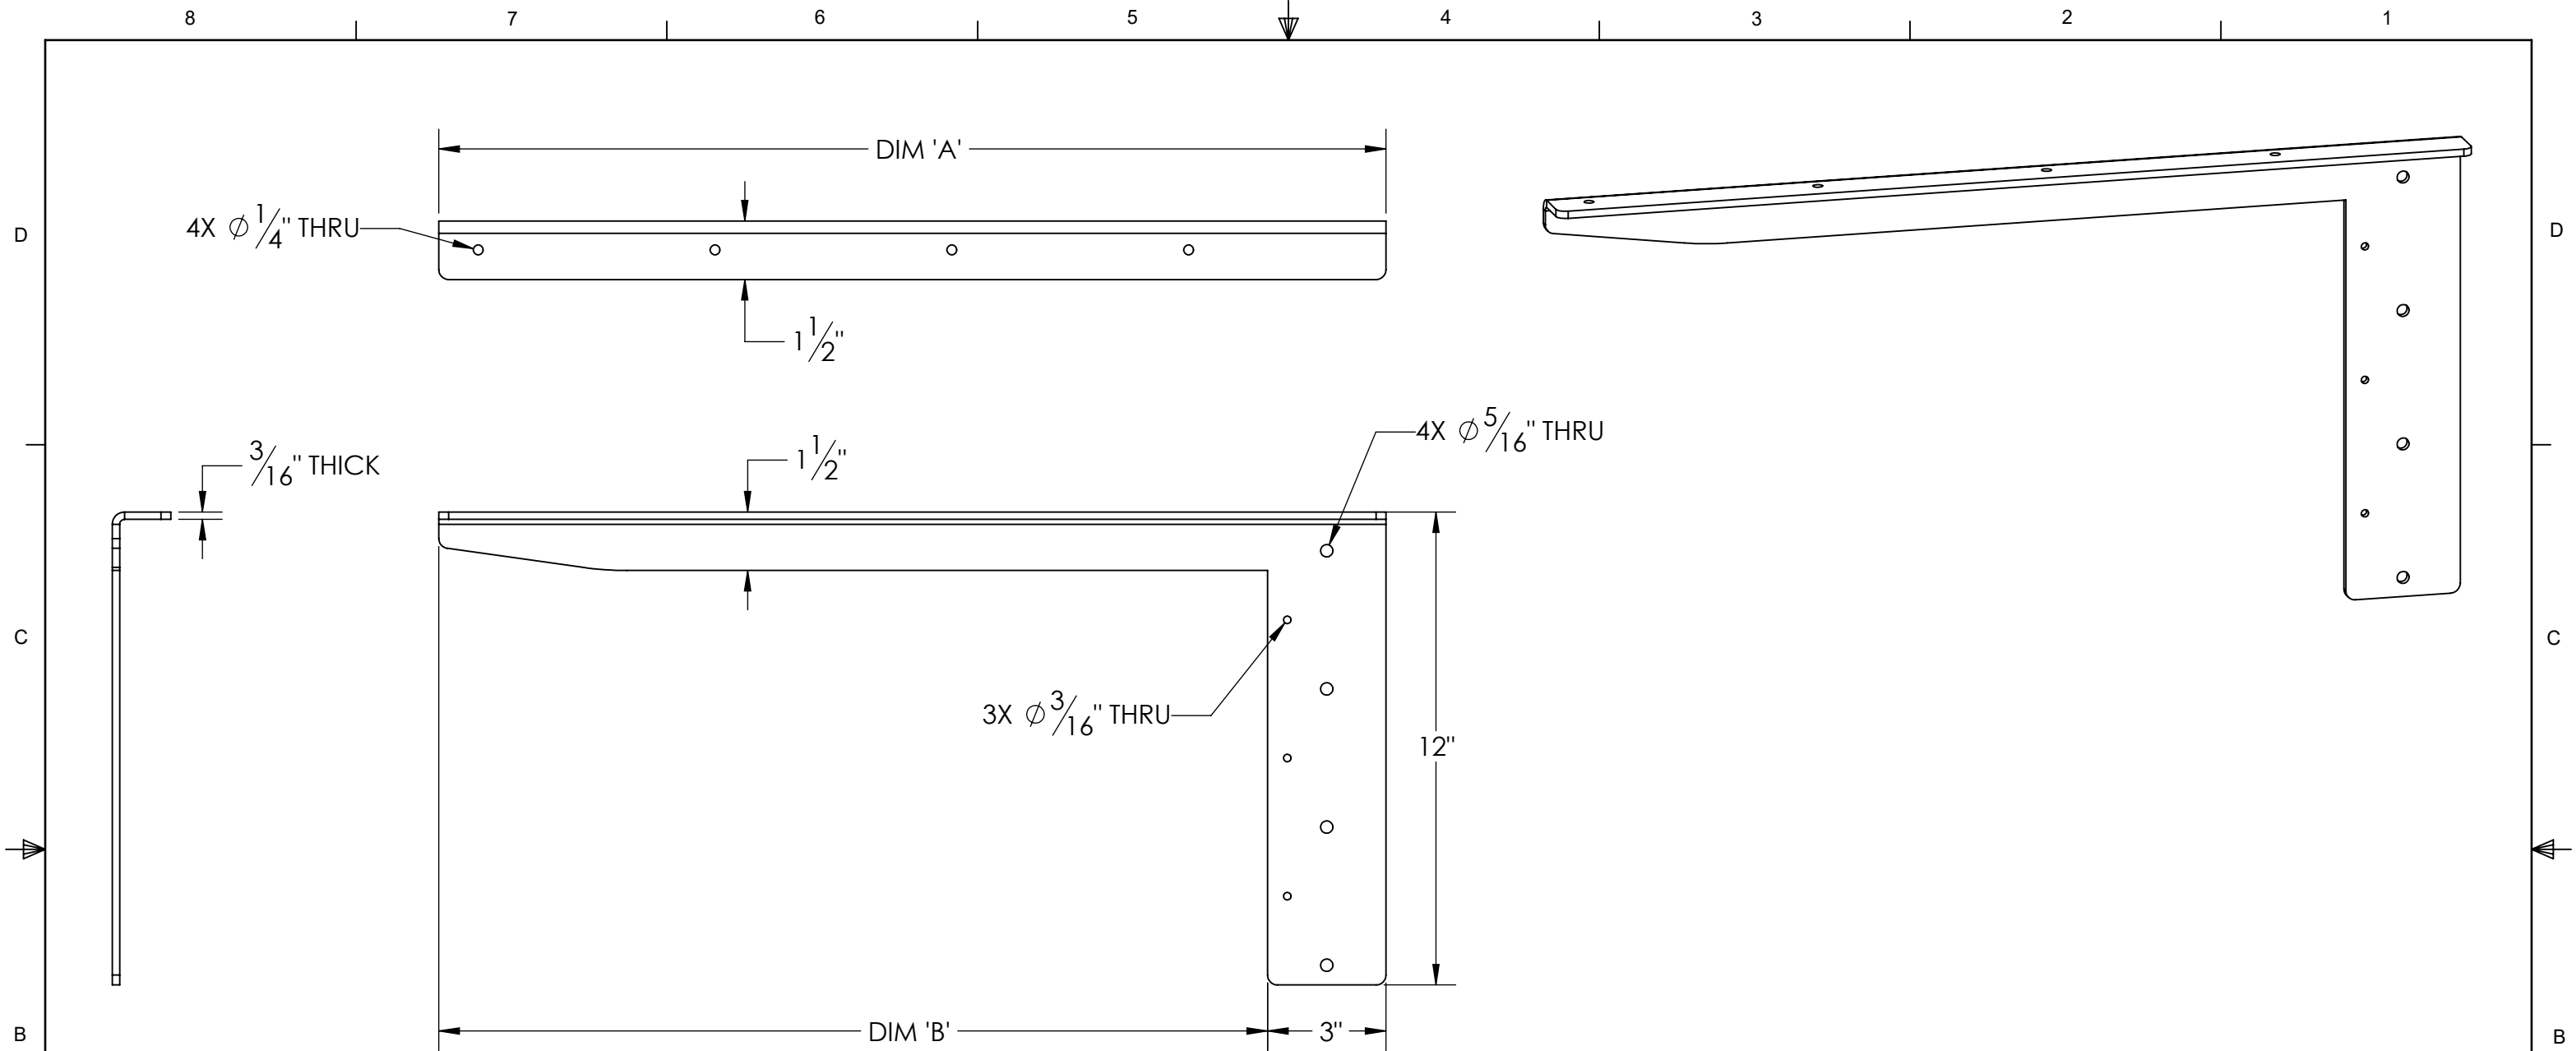

CT-BM-24-LT  
LEFTHAND VERSION SHOWN

PART NUMBER	DIM 'A' (INCHES)	DIM 'B' (INCHES)
CT-BM-18-LT	18	15
CT-BM-21-LT	21	18
CT-BM-24-LT	24	21
CT-BM-27-LT	27	24
CT-BM-30-LT	30	27

**MODERN STEEL**  
 MANUFACTURING  
 MODERNSTEELMFG.COM

CT-BM	
COUNTERTOP, BOTTOM MOUNT LEFTHAND	
MATERIAL 3/16" MILD STEEL	FINISH CLEAR ZINC

CT-BM-24-RT  
RIGHTHAND VERSION SHOWN

**MODERN STEEL**  
 MANUFACTURING  
 MODERNSTEELMFG.COM

PART NUMBER	DIM 'A' (INCHES)	DIM 'B' (INCHES)
CT-BM-18-RT	18	15
CT-BM-21-RT	21	18
CT-BM-24-RT	24	21
CT-BM-27-RT	27	24
CT-BM-30-RT	30	27

CT-BM	
COUNTERTOP, BOTTOM MOUNT RIGHTHAND	
MATERIAL 3/16" MILD STEEL	FINISH CLEAR ZINC